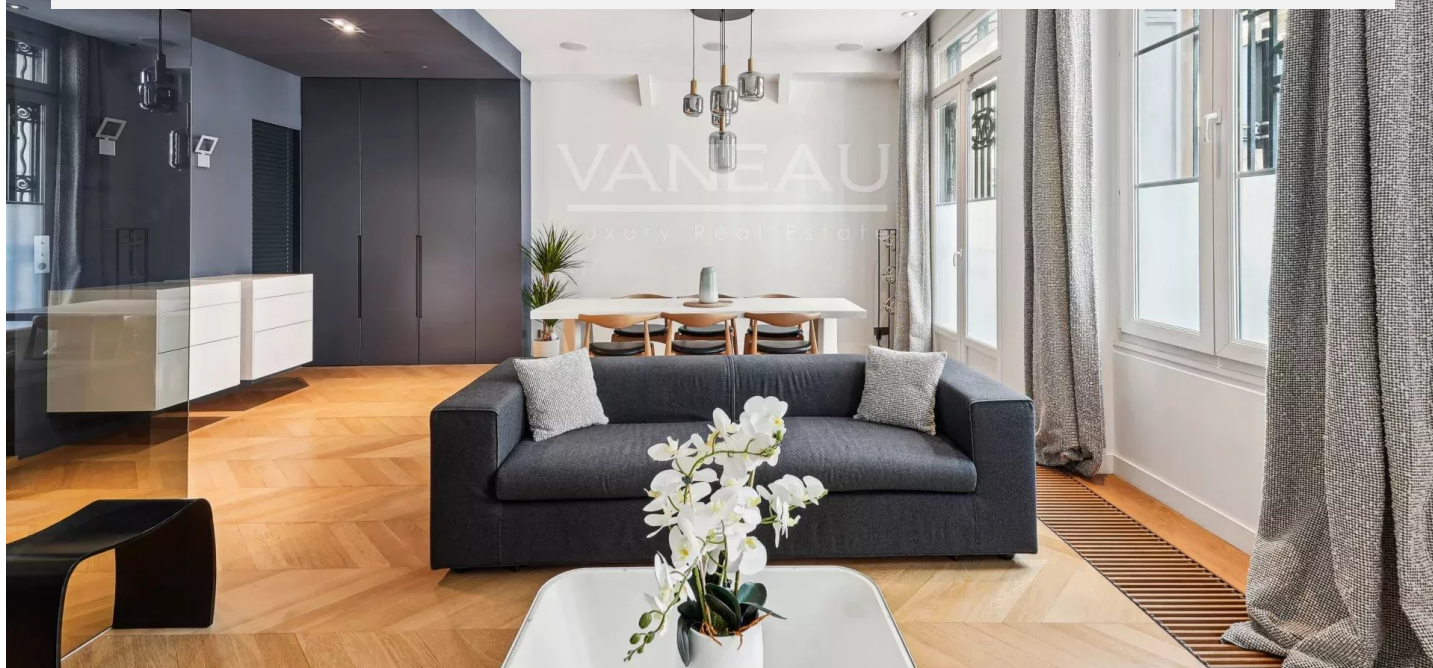

LUXURIOUS APARTMENT IN PARIS 8ÈME FOR SALE

845 000 €

Ref 85260394AN

Paris 8ème - Apartment 688 sq ft

VANEAU
Luxury Real Estate