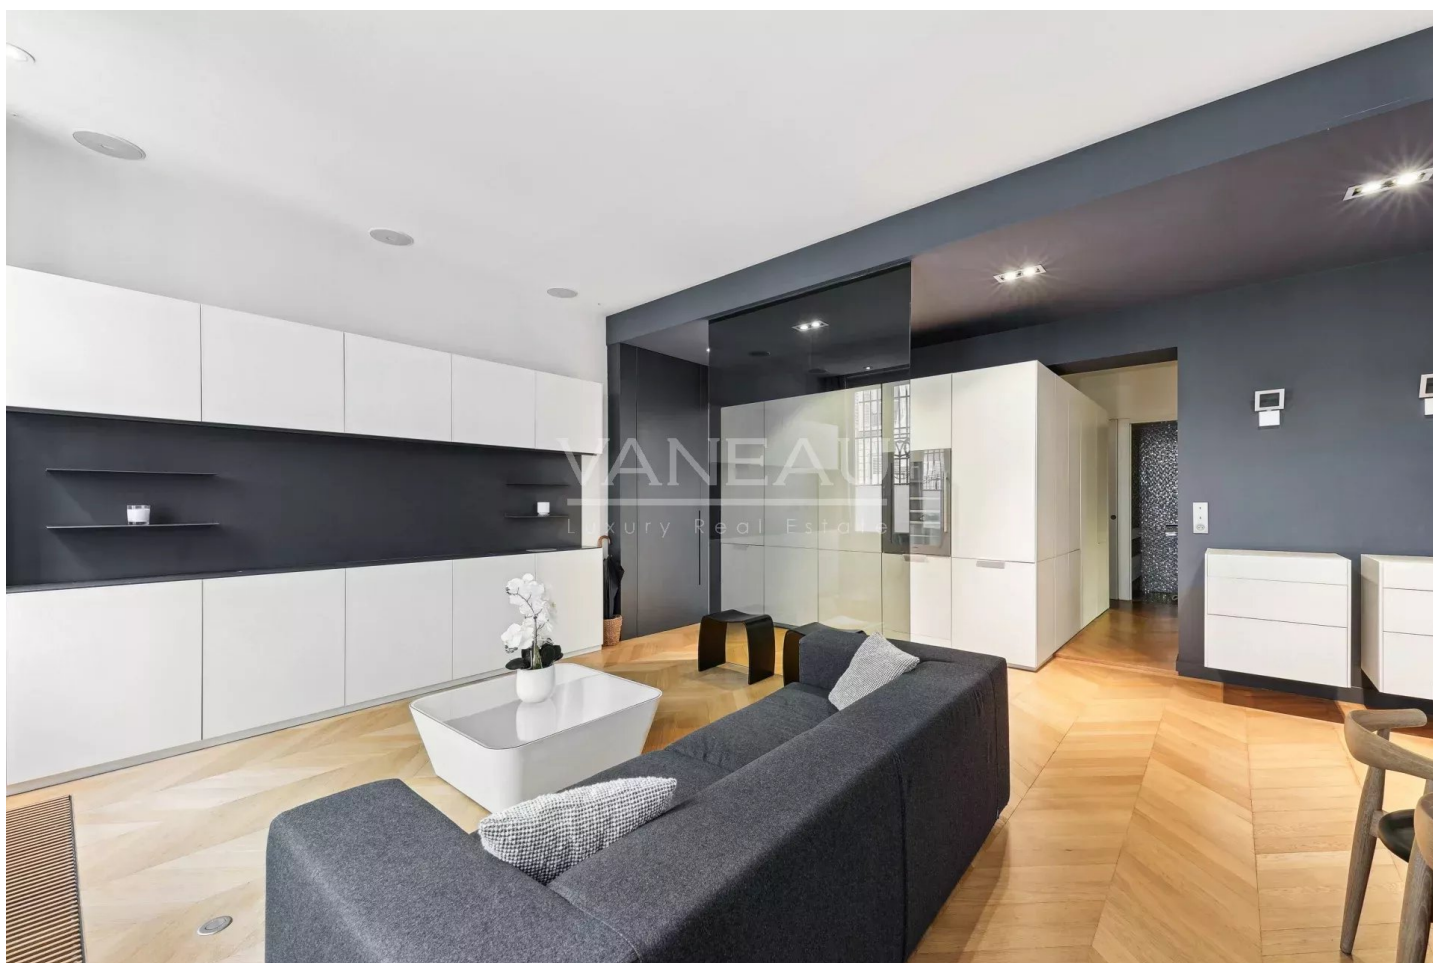

LUXURIOUS APARTMENT IN PARIS 8ÈME FOR SALE

845 000 €

Ref 85260394AN

Paris 8ème - Apartment 688 sq ft

VANEAU
Luxury Real Estate