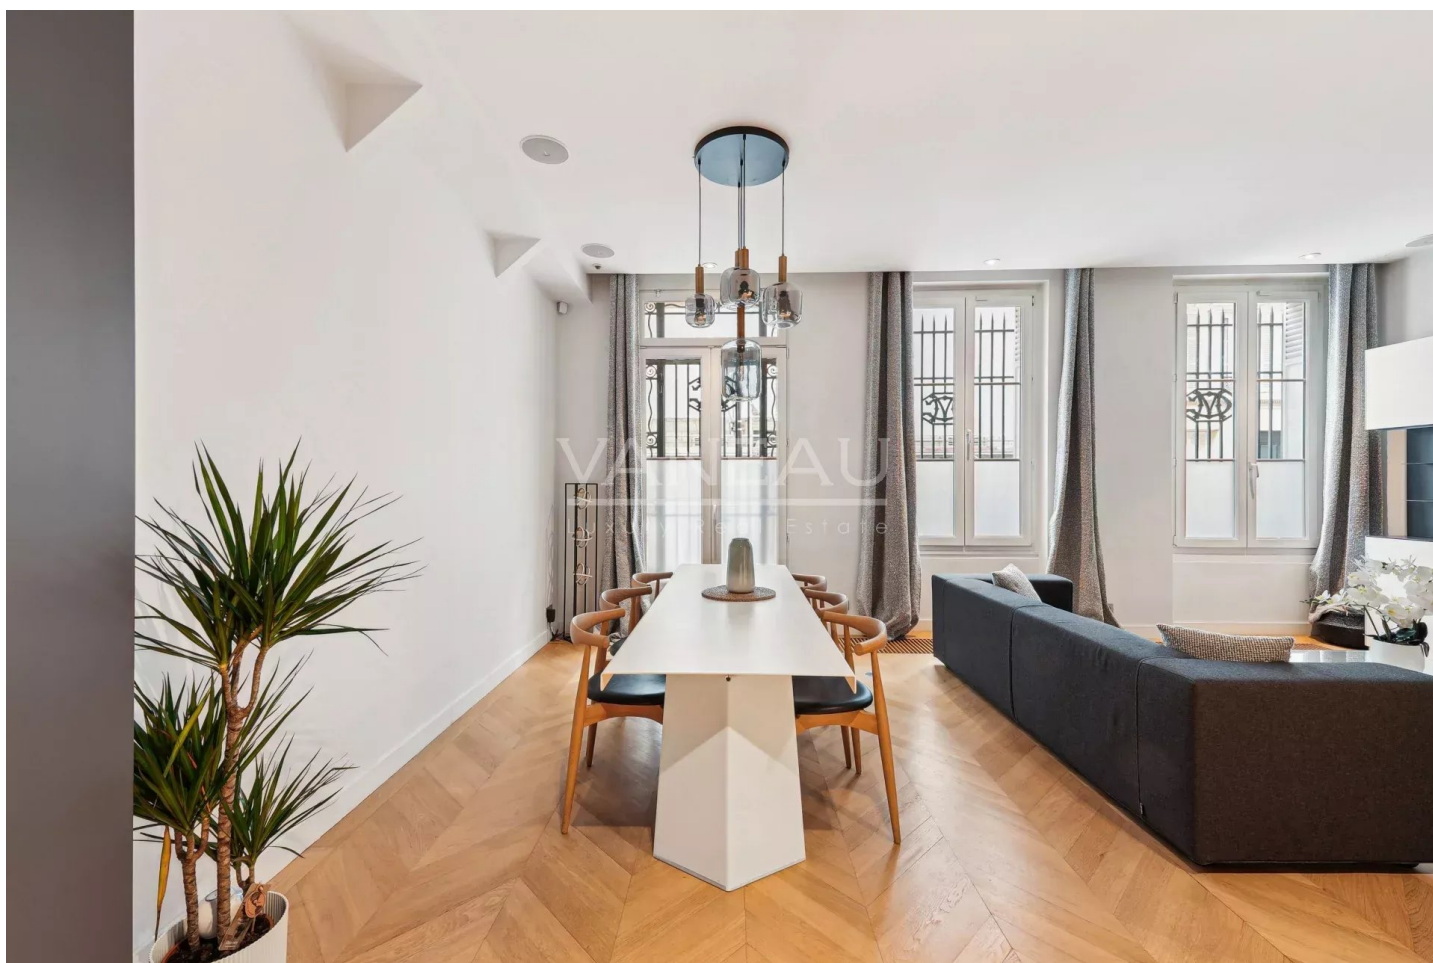

LUXURIOUS APARTMENT IN PARIS 8ÈME FOR SALE

845 000 €

Ref 85260394AN

Paris 8ème - Apartment 688 sq ft

VANEAU
Luxury Real Estate