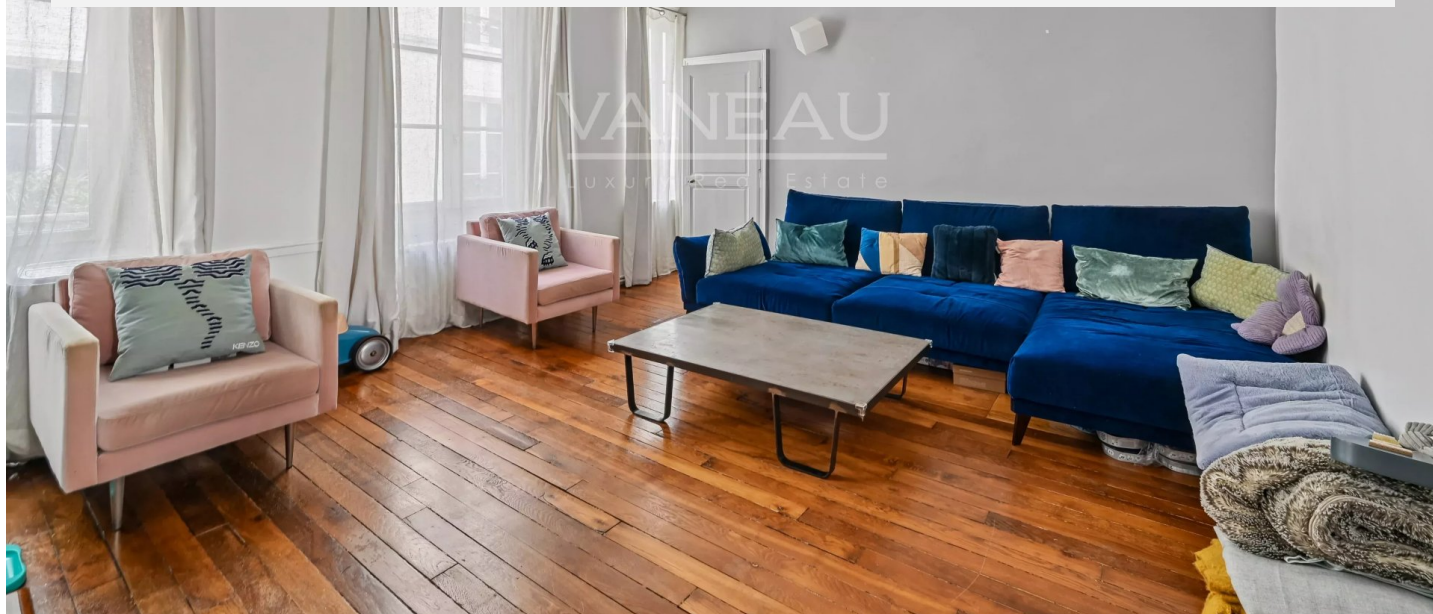

CHARMING 2-BEDROOM APARTMENT IN NOTRE-DAME-DES-CHAMPS

1 150 000 €

Ref 86936292A

Paris 6ème - Apartment 736 sq ft

VANEAU
Luxury Real Estate