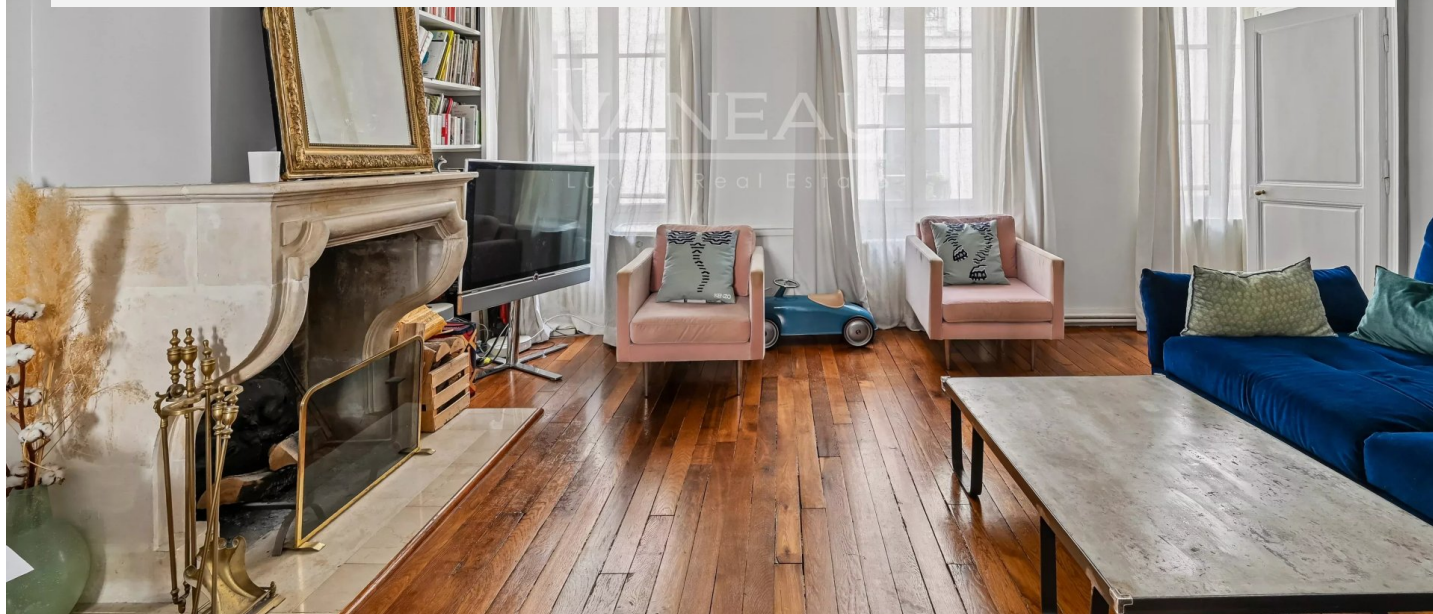

CHARMING 2-BEDROOM APARTMENT IN NOTRE-DAME-DES-CHAMPS

1 150 000 €

Ref 86936292A

Paris 6ème - Apartment 736 sq ft

VANEAU
Luxury Real Estate

About this property

Discover the charm of Parisian living in this elegant 67.49 m² apartment, ideally located in the prestigious Notre-Dame-des-Champs neighborhood of Paris 6th. This delightful property features a spacious living room with large windows, flooding the space with natural light and highlighting the beautiful hardwood flooring and classic fireplace. The open layout and tasteful finishes create a warm, inviting atmosphere perfect for relaxing or entertaining. The apartment offers two comfortable bedrooms and a total of three rooms, providing ample space for families, couples, or those in need of a home office. Stylish built-in bookshelves and custom touches throughout add both character and practicality. Modern conveniences such as high-speed internet access and a secure digicode entry system ensure both comfort and peace of mind. Located just moments away from the best shops, caf  s, and cultural venues of Paris 6th, this residence combines the tranquility of a residential setting with the excitement of city living. Whether you seek a serene home base or a vibrant urban lifestyle, this apartment is a rare find in one of Paris's most celebrated districts.