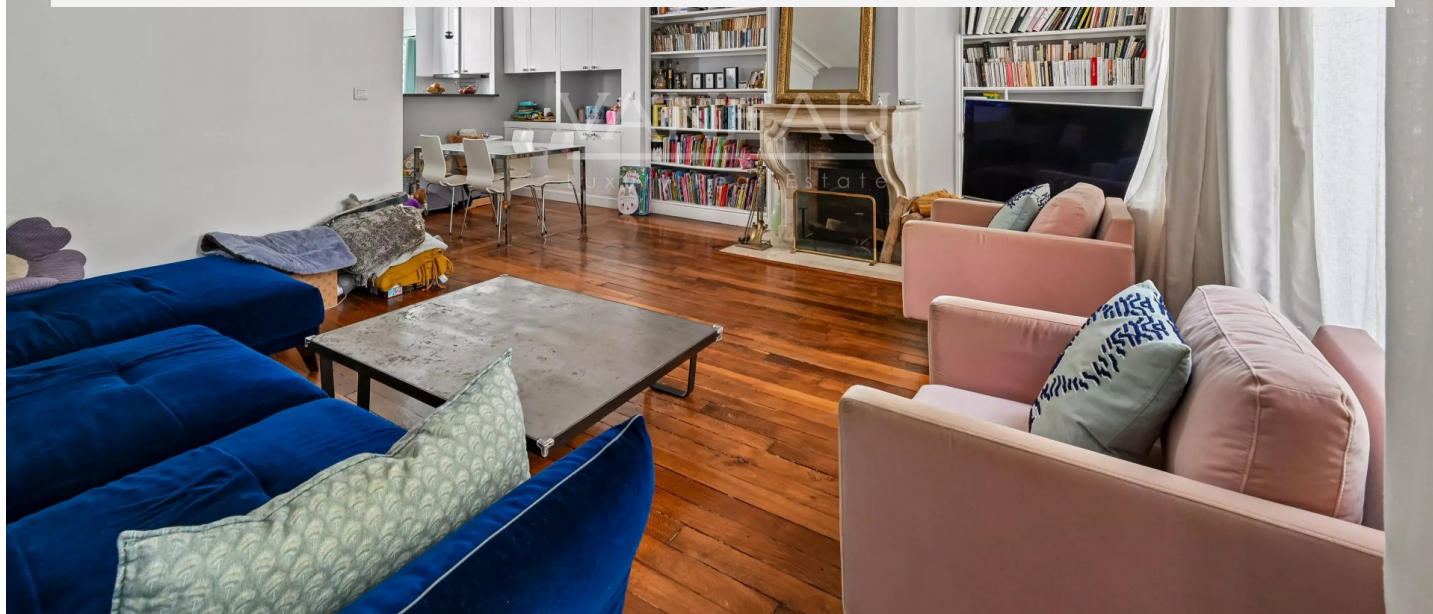

CHARMING 2-BEDROOM APARTMENT IN NOTRE-DAME-DES-CHAMPS

1 150 000 €

Ref 86936292A

Paris 6ème - Apartment 736 sq ft

VANEAU
Luxury Real Estate