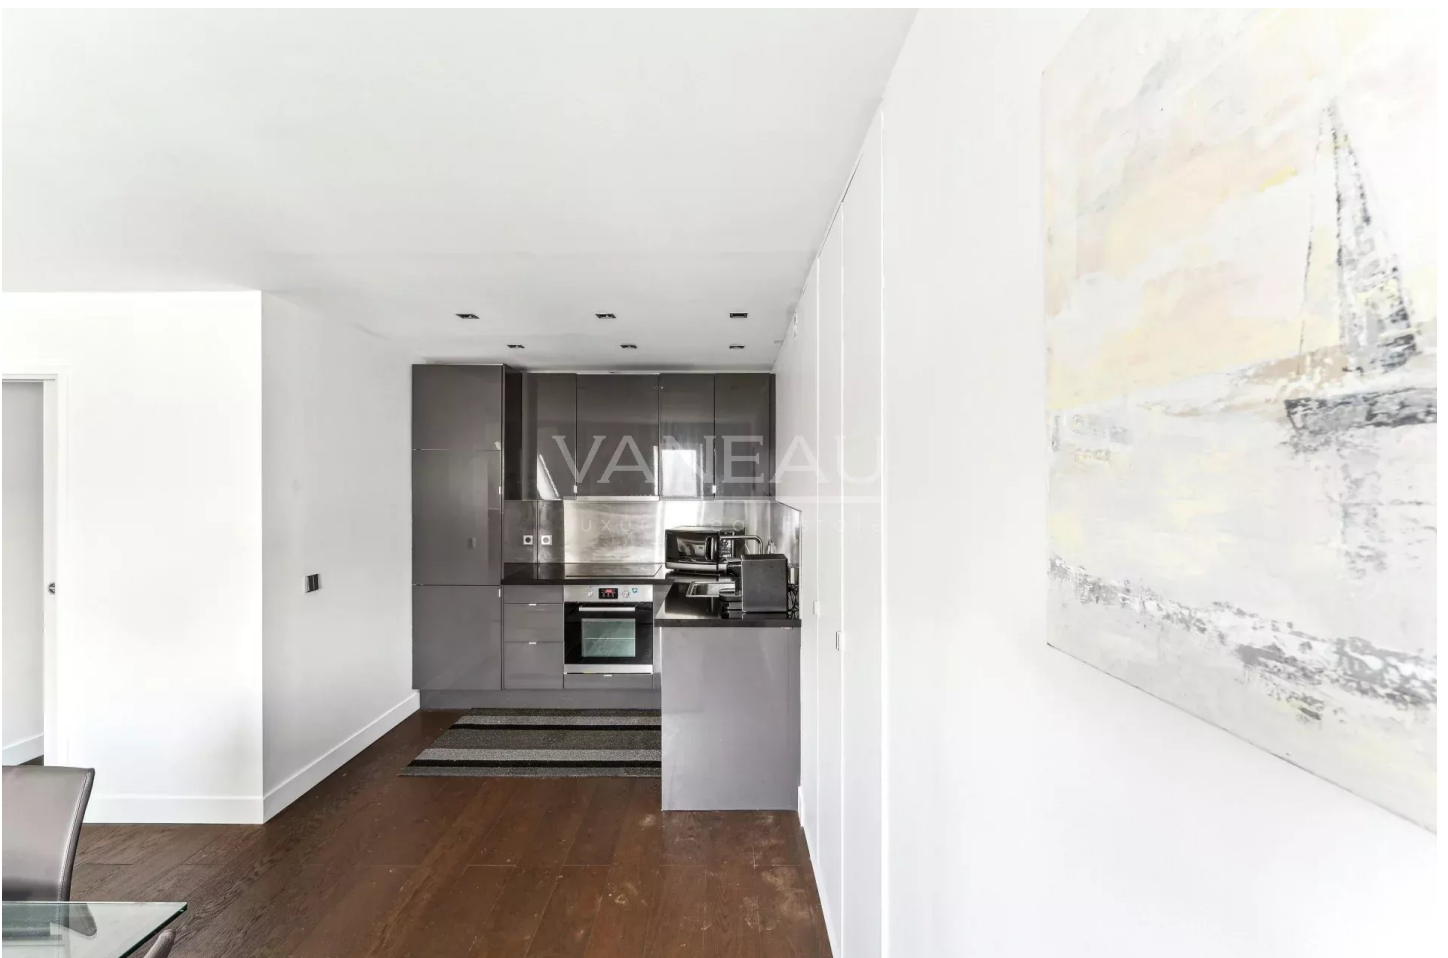

LUXURY APARTMENT IN PARIS 8ÈME WITH MODERN AMENITIES

1 030 000 €

Ref 84306328AV

Paris 8ème - Apartment 800 sq ft

VANEAU
Luxury Real Estate